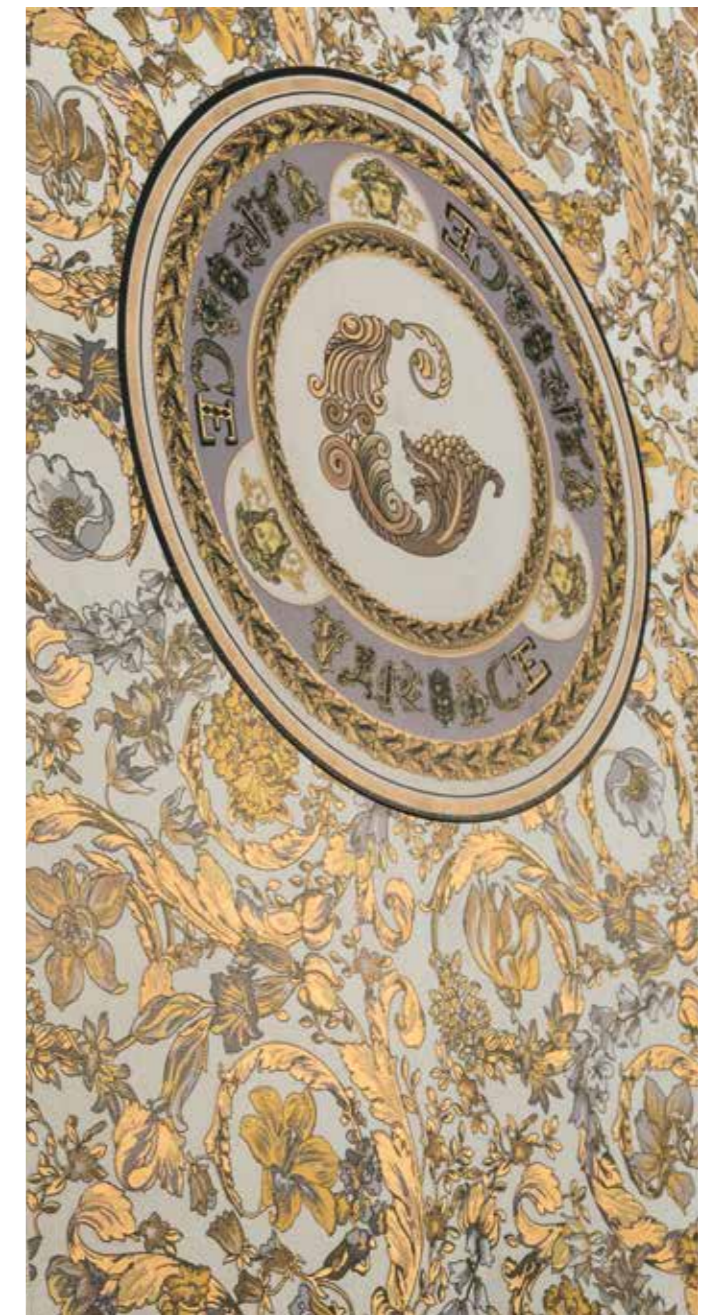

Inserto Virtus Gala White/Gold 60x120