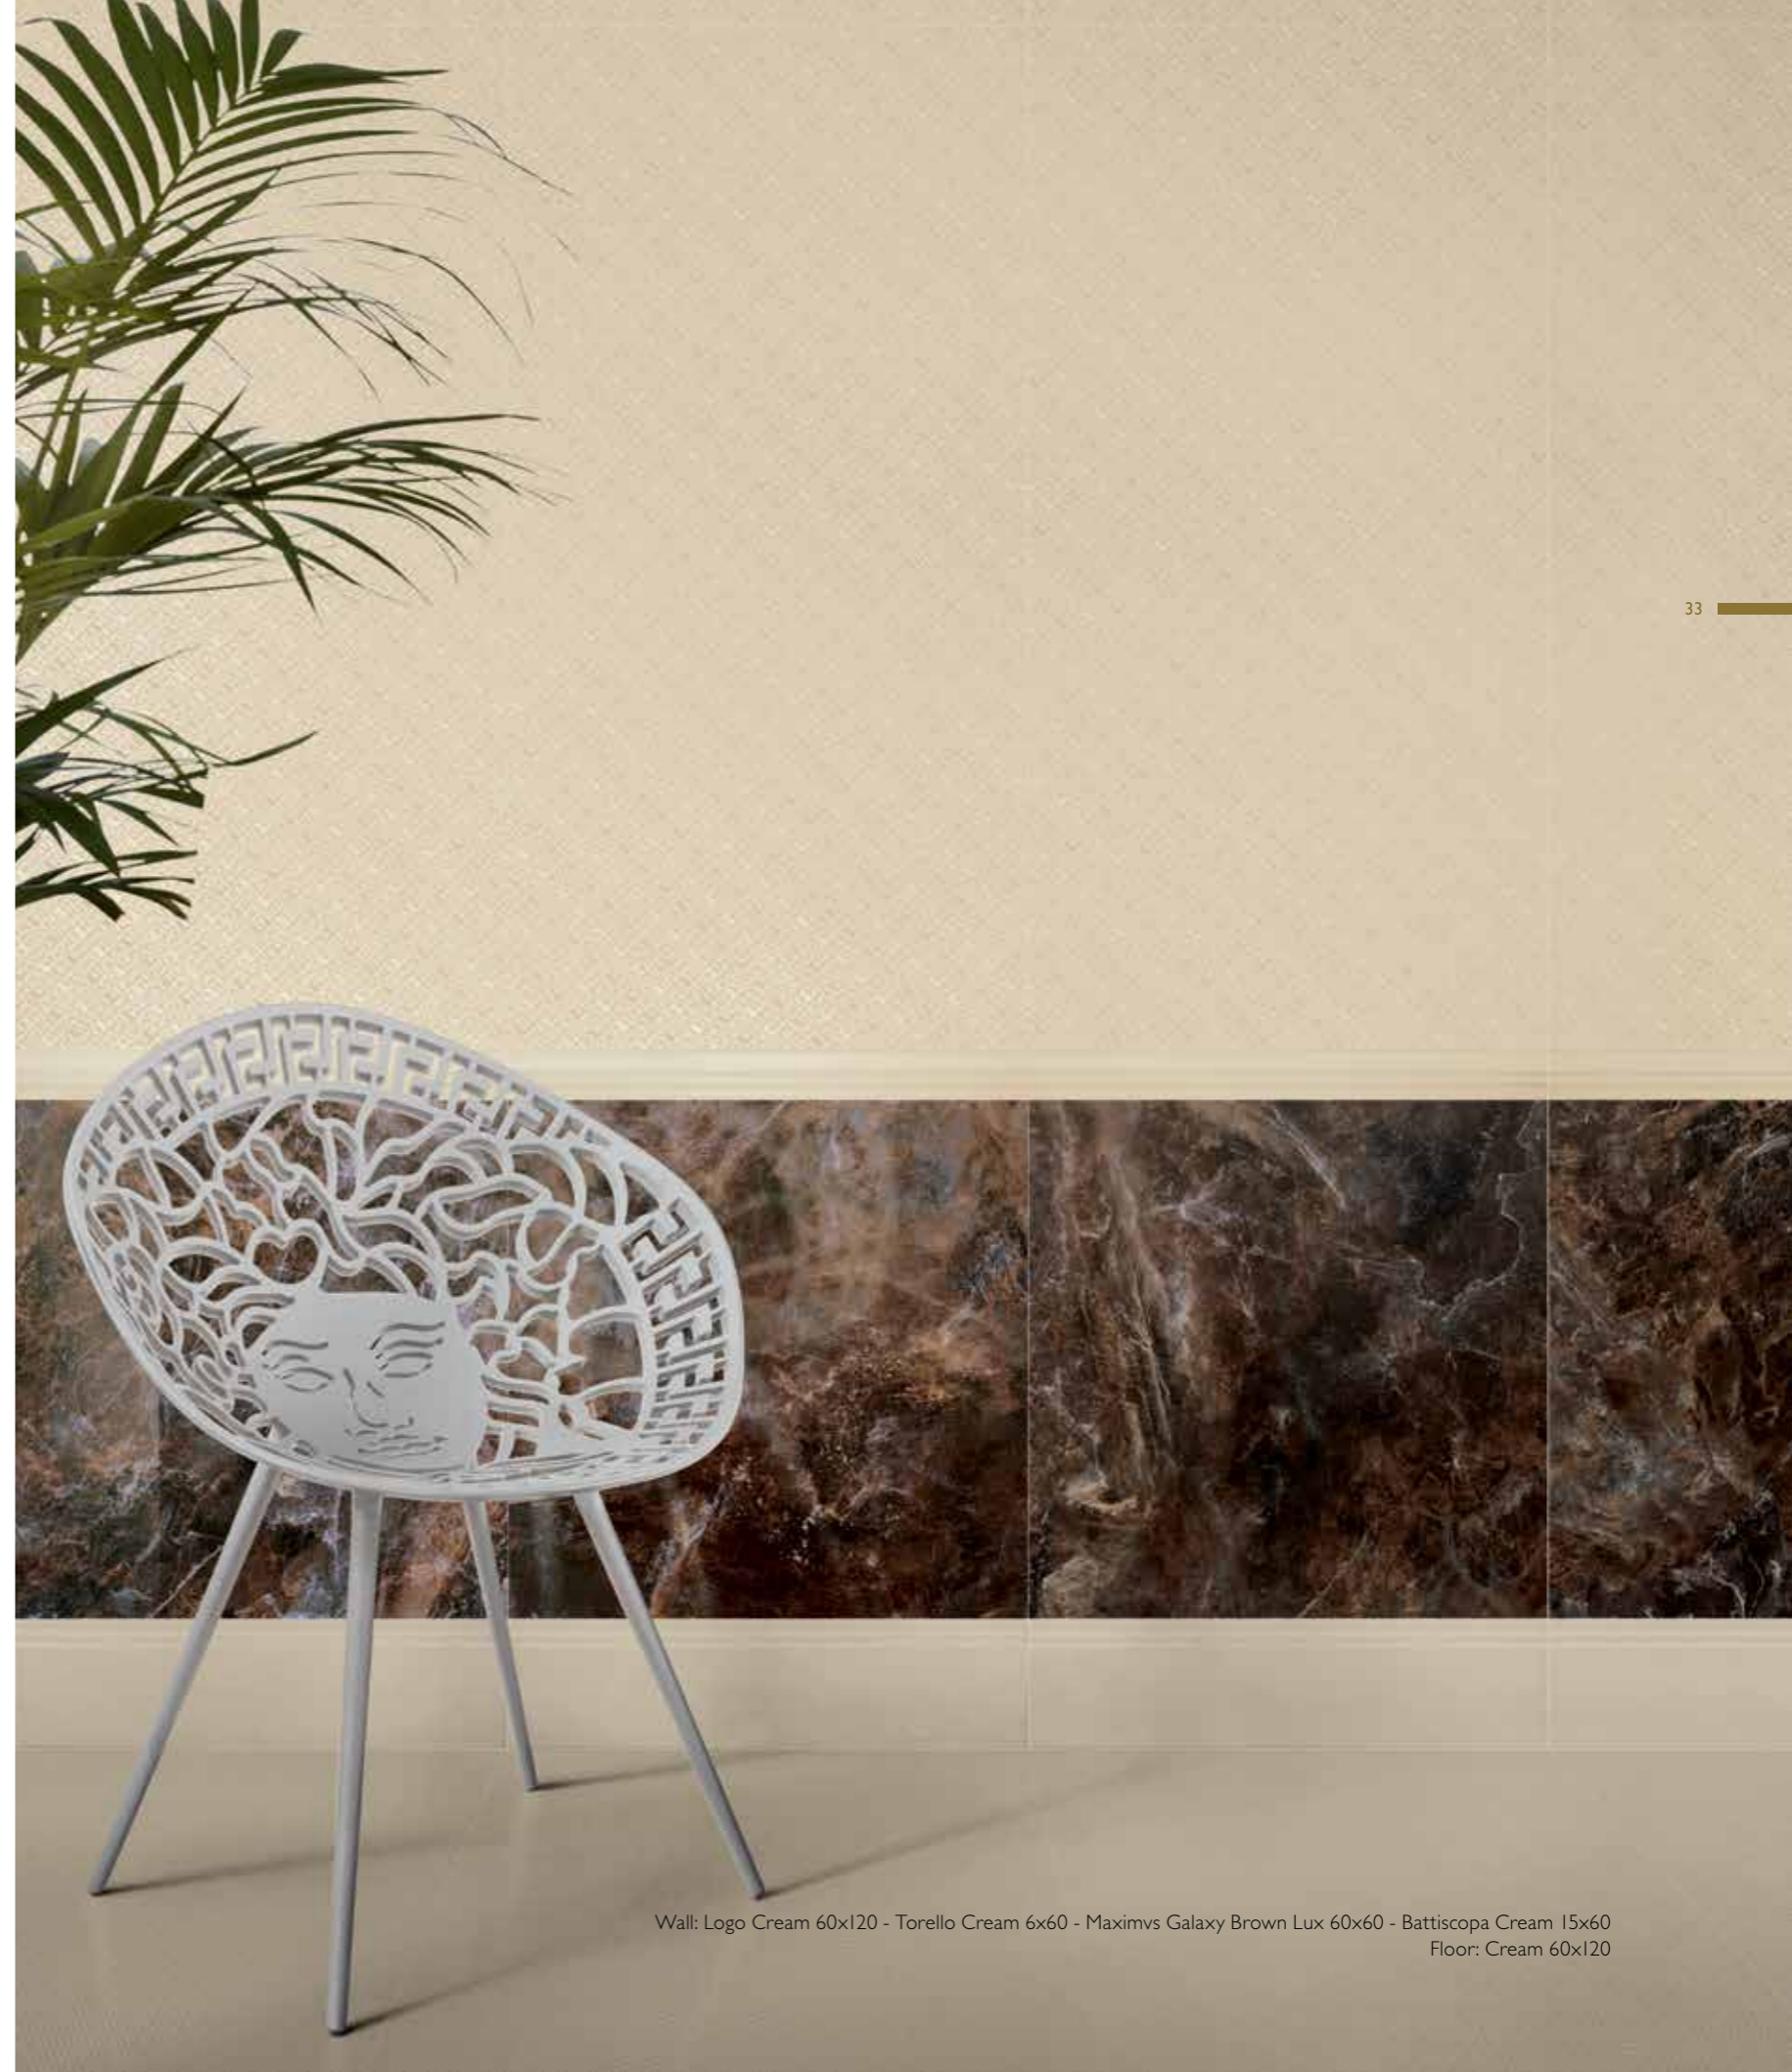

Wall: Logo Black 60x120 - Fascia Logo Black 10x60 - Maximvs Statuario White Nat 60x120

Wall: Logo White 60x120 - Fascia Logo White 10x60

LOGO

Wall: Logo Cream 60x120

Wall: Logo Cream 60x120 - Torello Cream 6x60 - Maximvs Galaxy Brown Lux 60x60 - Battiscopa Cream 15x60  
Floor: Cream 60x120