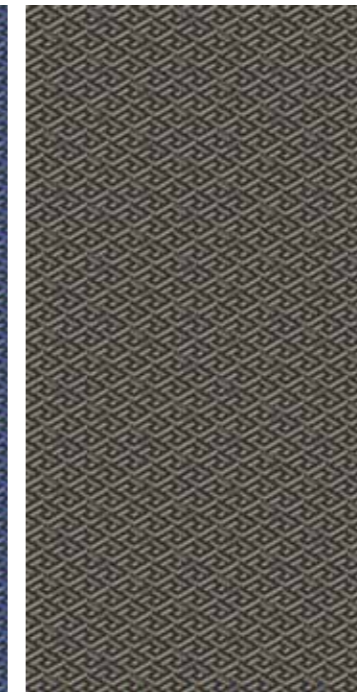

60x120 MIDI KAKI
F 175,50

G28316