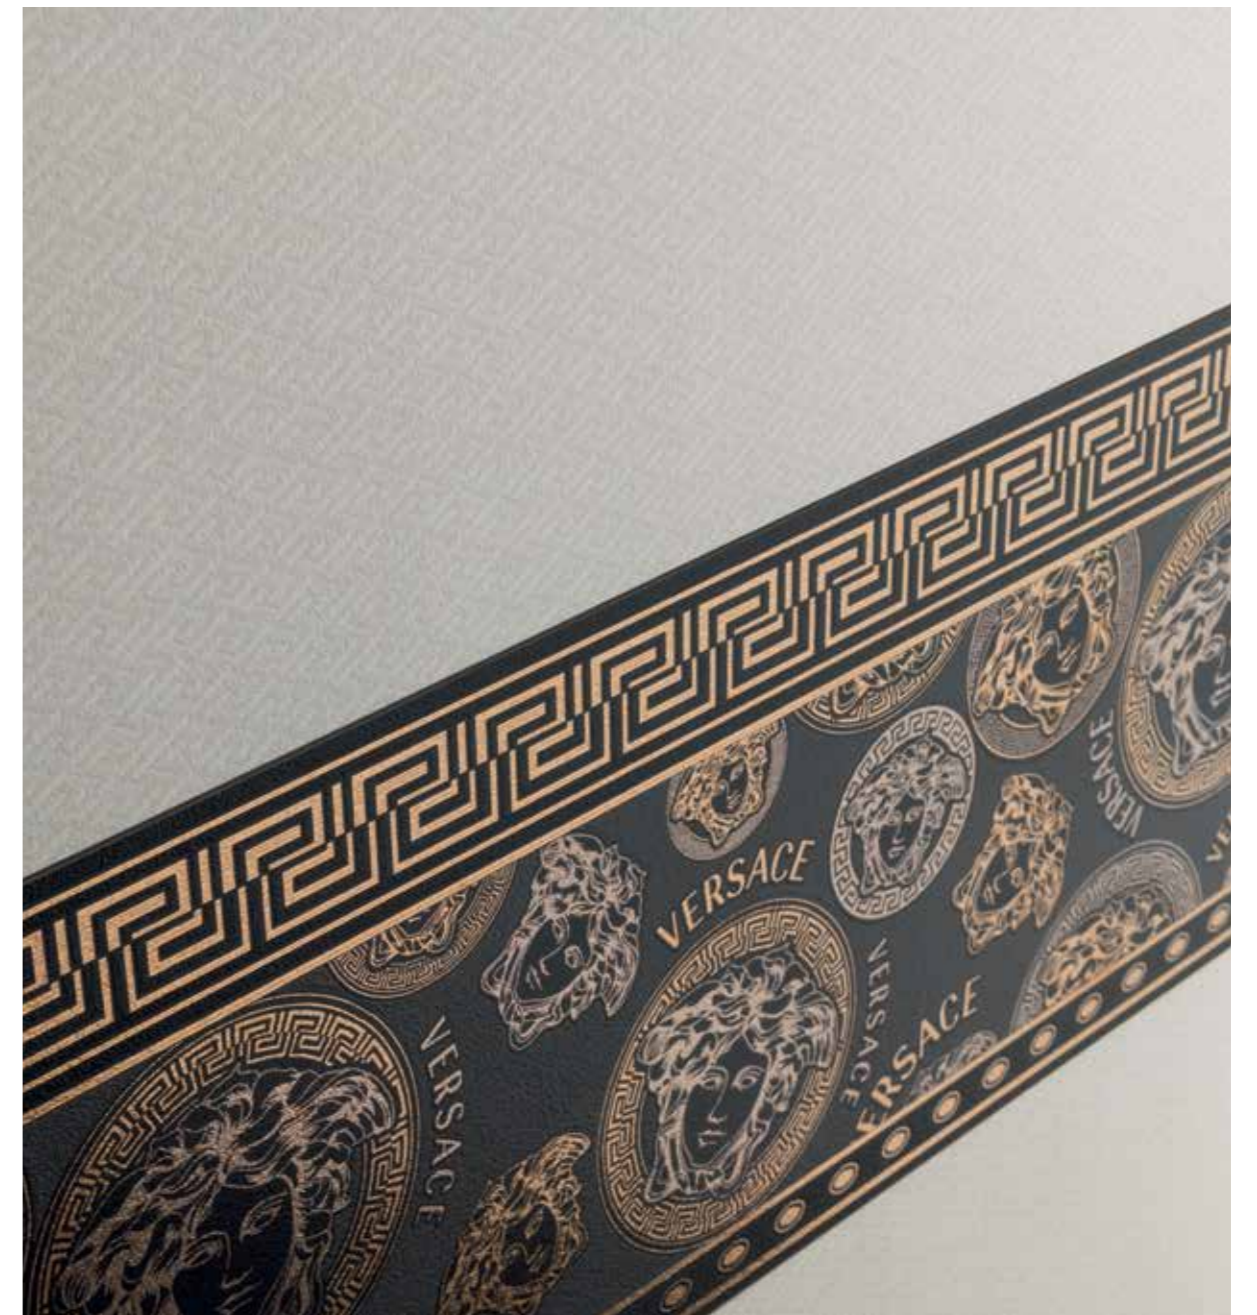

MEDUSA

Wall: White 60x120 - Fascia Medusa Black 20x60

Wall: Logo Balck 60x120 - Fascia Logo Black 10x60 - Maximvs Statuario White Nat 60x120  
Floor: Maximvs Statuario White Nat 120x120  
Washbasin: Maximvs Statuario White Soft