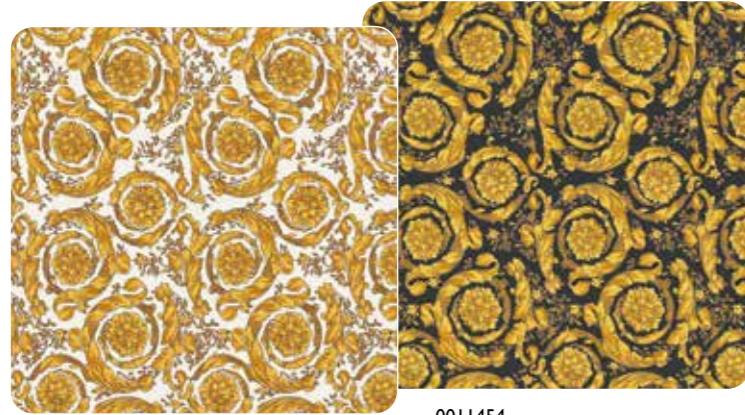

The Wall Decor Manifesto, 120x280 cm slabs, mix perfectly with the colours of the Gemstone series achieving a greater number of decorative combinations that meet the most heterogeneous demands.

BAROCCO