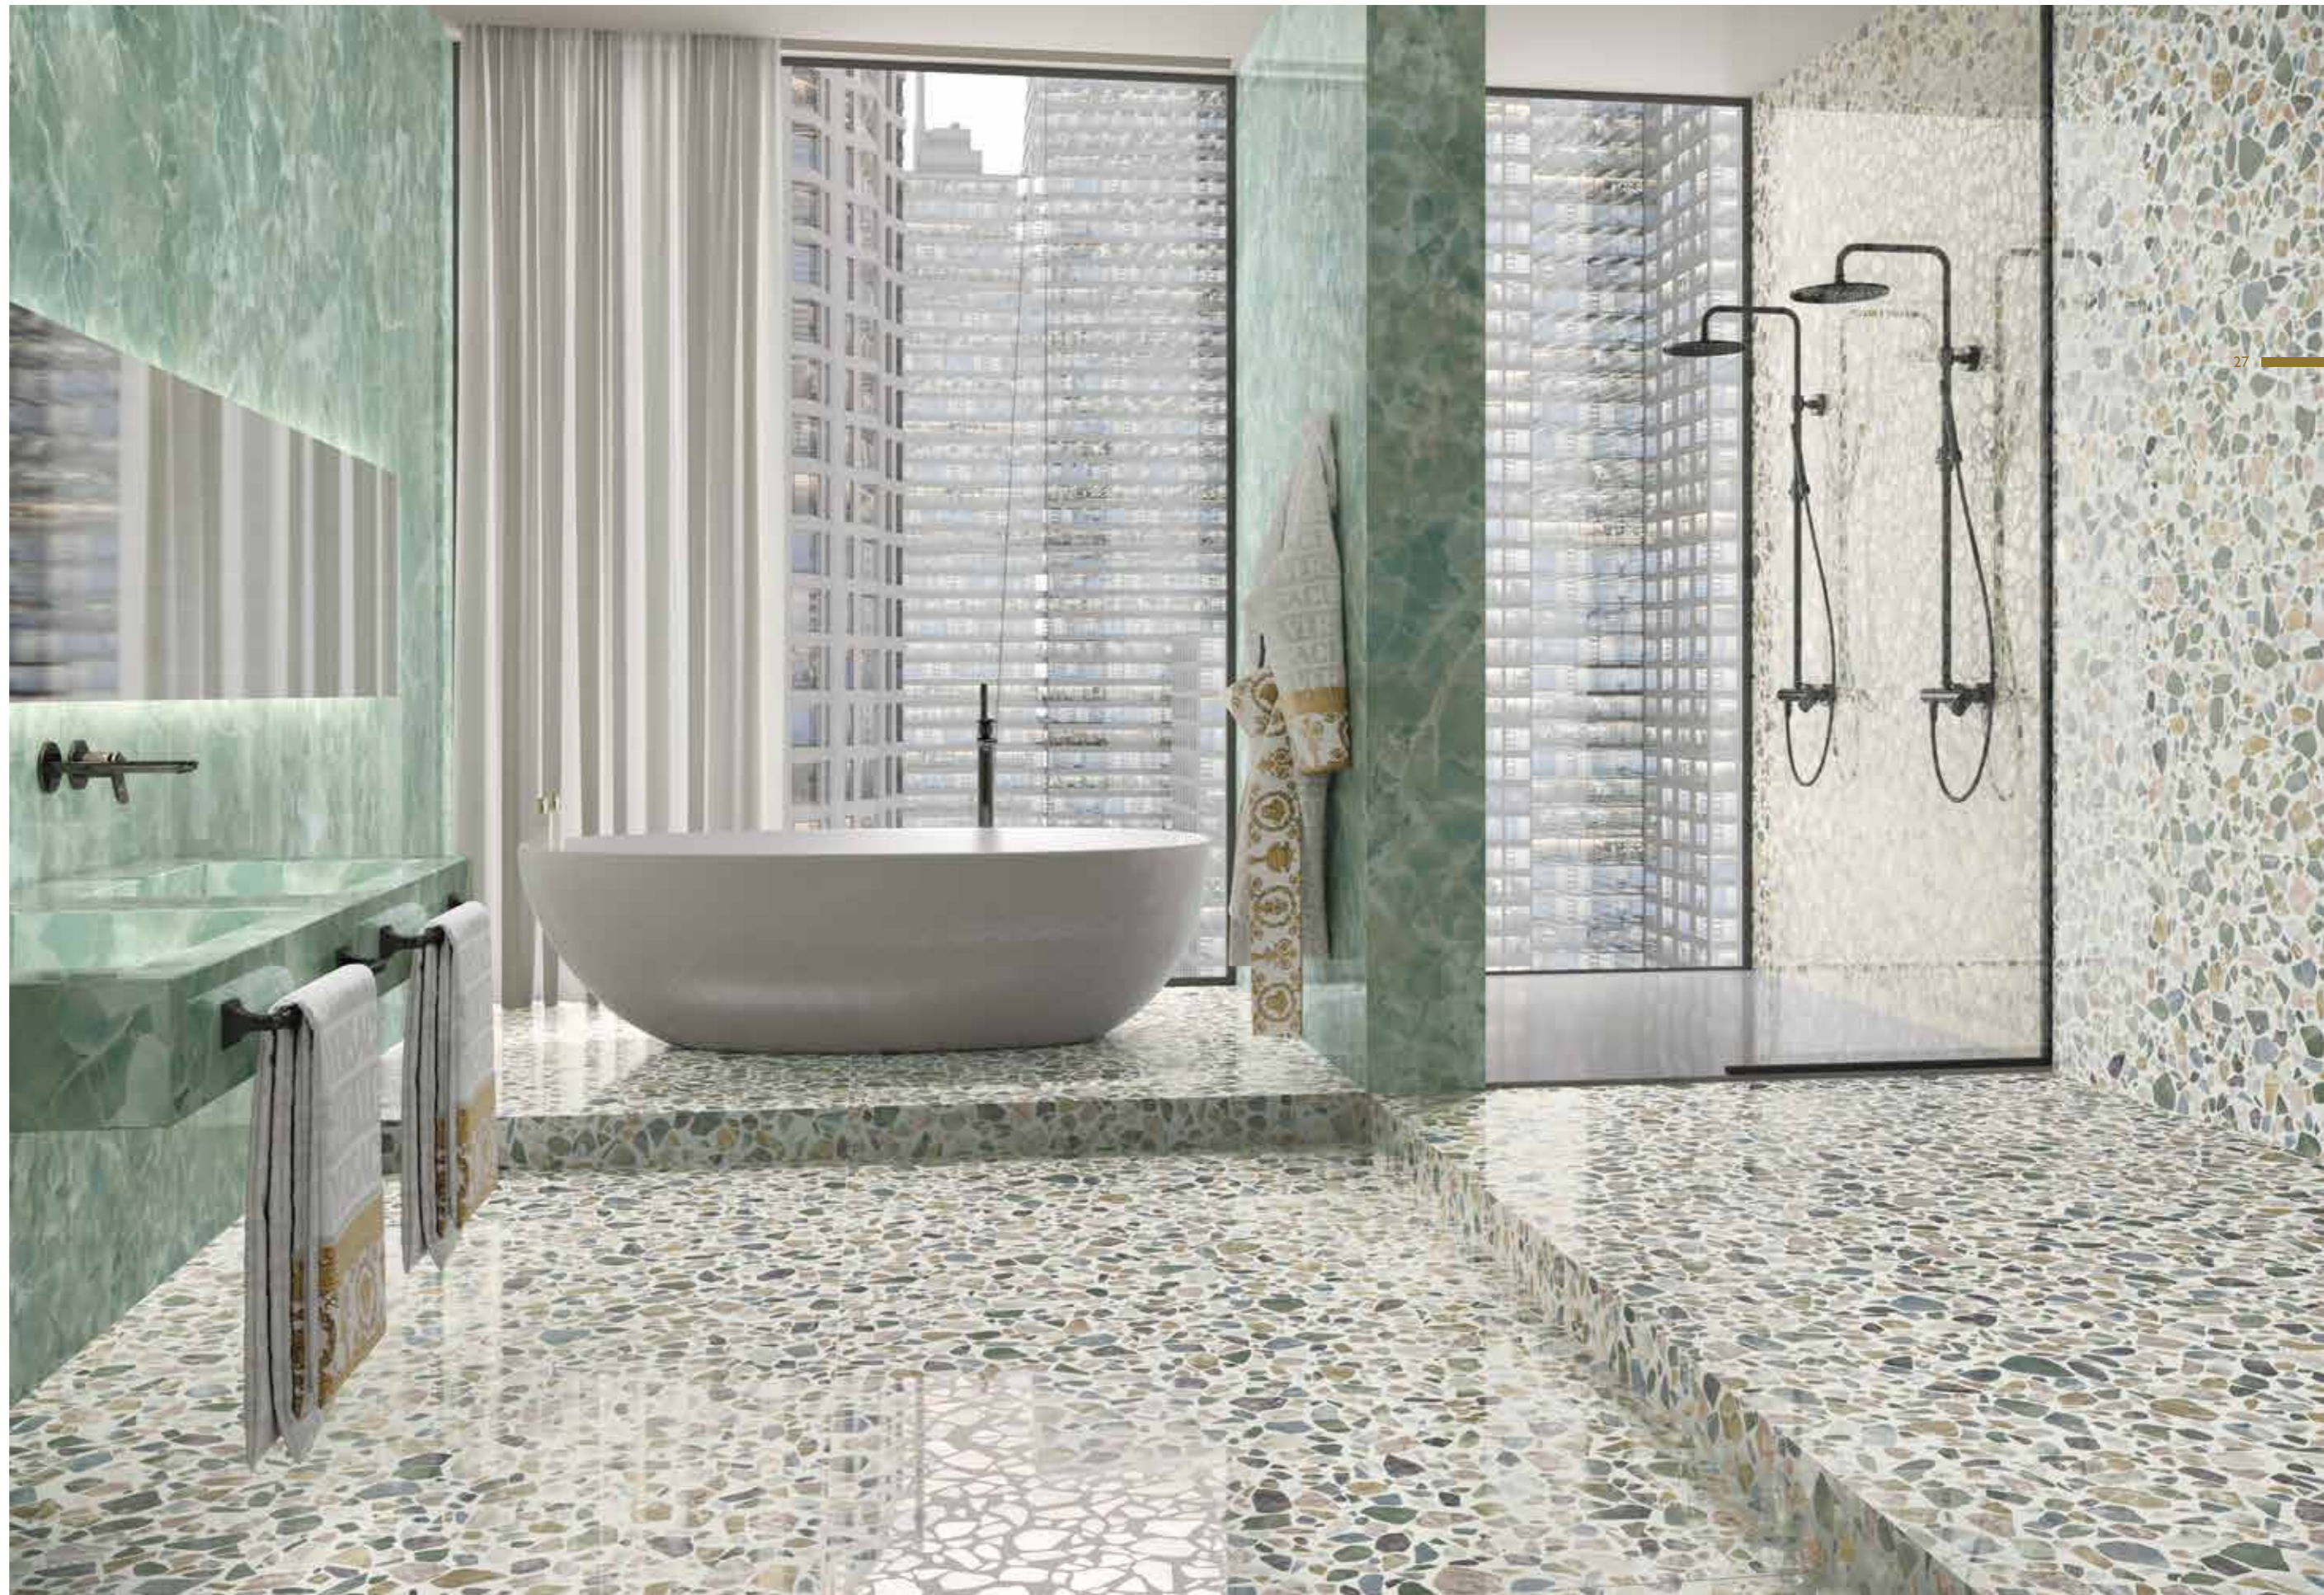

ONYX GREEN

Floor: Shards White Lux 60x120
Wall: Onyx Green Lux 120x280 - Shards White Lux 60x120
Furniture: Onyx Green Lux